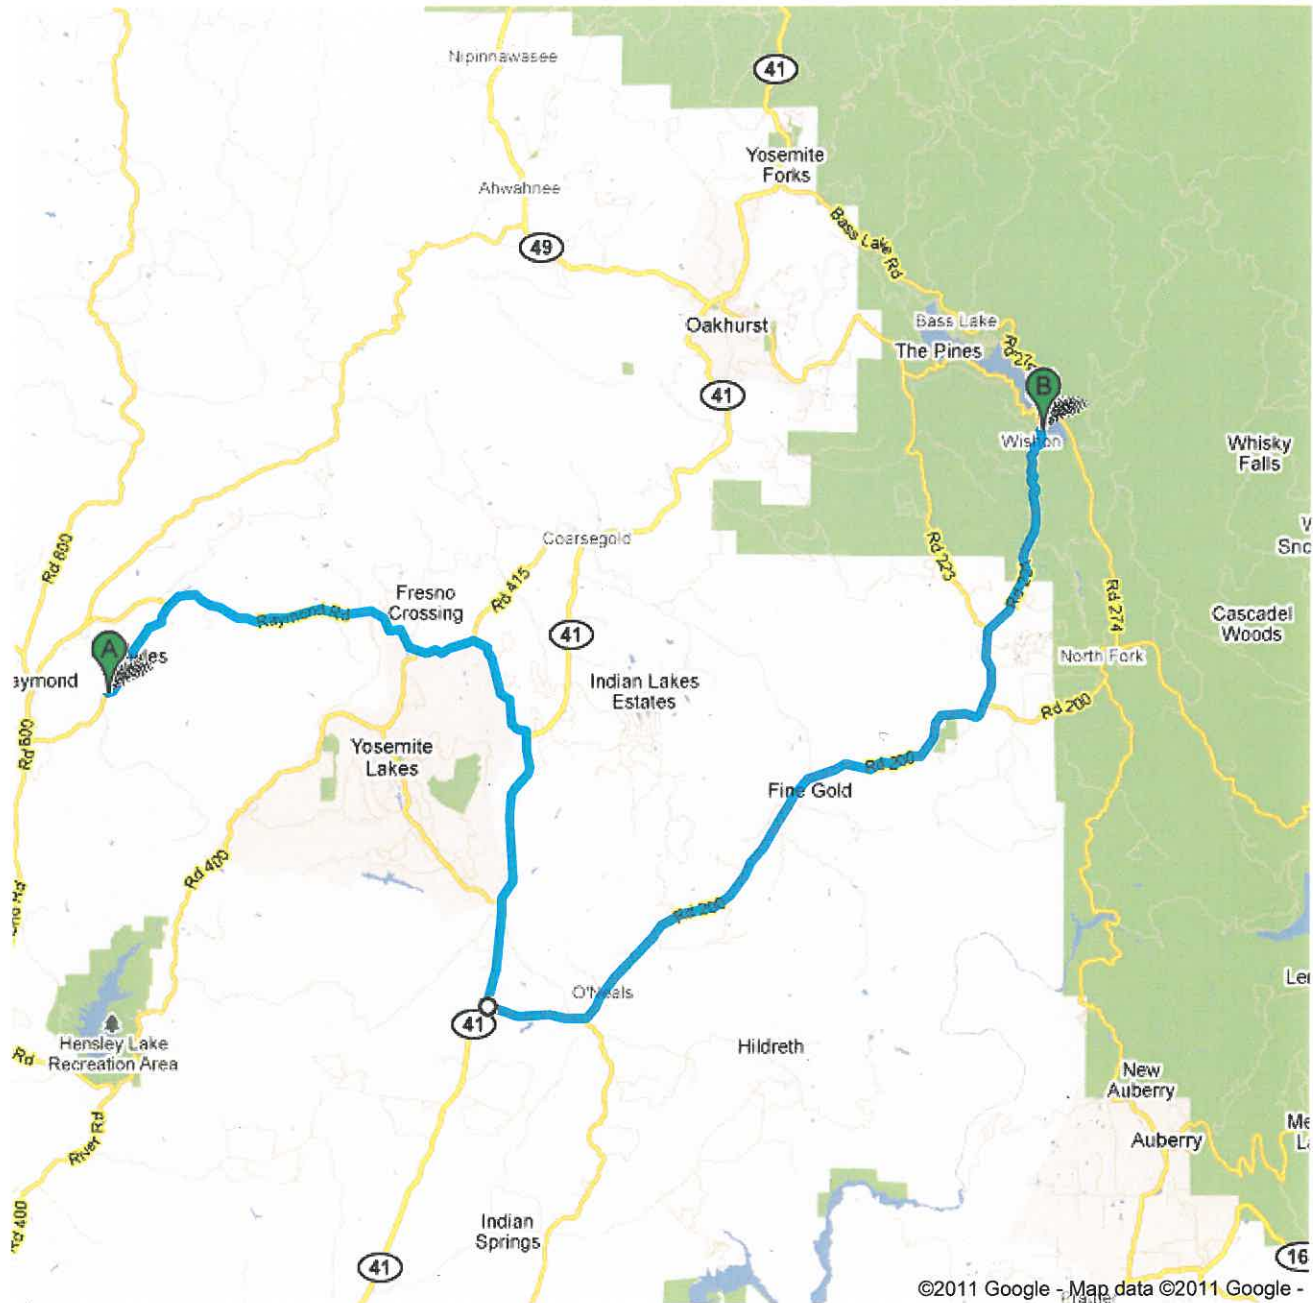

Directions to 221 Rd/Highland Dr
37.5 mi – about 1 hour 6 mins

Save trees. Go green!
 Download Google Maps on your phone at google.com/gmm

 Knowles Rd, Raymond, CA 93653

-
1.  **Head northeast on Rd 606/Knowles Rd** go 2.2 mi
total 2.2 mi
About 4 mins
 2.  **Slight right onto Rd 415/Raymond Rd** go 7.2 mi
total 9.5 mi
About 13 mins
 3.  **Turn right onto Rd 416/Spinelli Rd** go 2.7 mi
total 12.1 mi
About 5 mins
 4.  **Turn right onto CA-41 S** go 5.6 mi
total 17.7 mi
About 7 mins
 5.  **Turn left onto Rd 200/N Fork Rd** go 13.5 mi
total 31.2 mi
About 26 mins
 6.  **Turn left onto Rd 221/Crane Valley Rd** go 194 ft
total 31.2 mi
 7.  **Turn right to stay on Rd 221/Crane Valley Rd** go 4.1 mi
total 35.3 mi
Continue to follow Rd 221
About 7 mins
 8. **Continue onto 222 Rd/Highland Dr** go 1.0 mi
total 36.3 mi
About 2 mins
 9.  **Turn right to stay on 222 Rd/Highland Dr** go 1.2 mi
total 37.5 mi
Continue to follow Highland Dr
About 2 mins

 221 Rd/Highland Dr

These directions are for planning purposes only. You may find that construction projects, traffic, weather, or other events may cause conditions to differ from the map results, and you should plan your route accordingly. You must obey all signs or notices regarding your route.

Map data ©2011 Google

Directions weren't right? Please find your route on maps.google.com and click "Report a problem" at the bottom left.